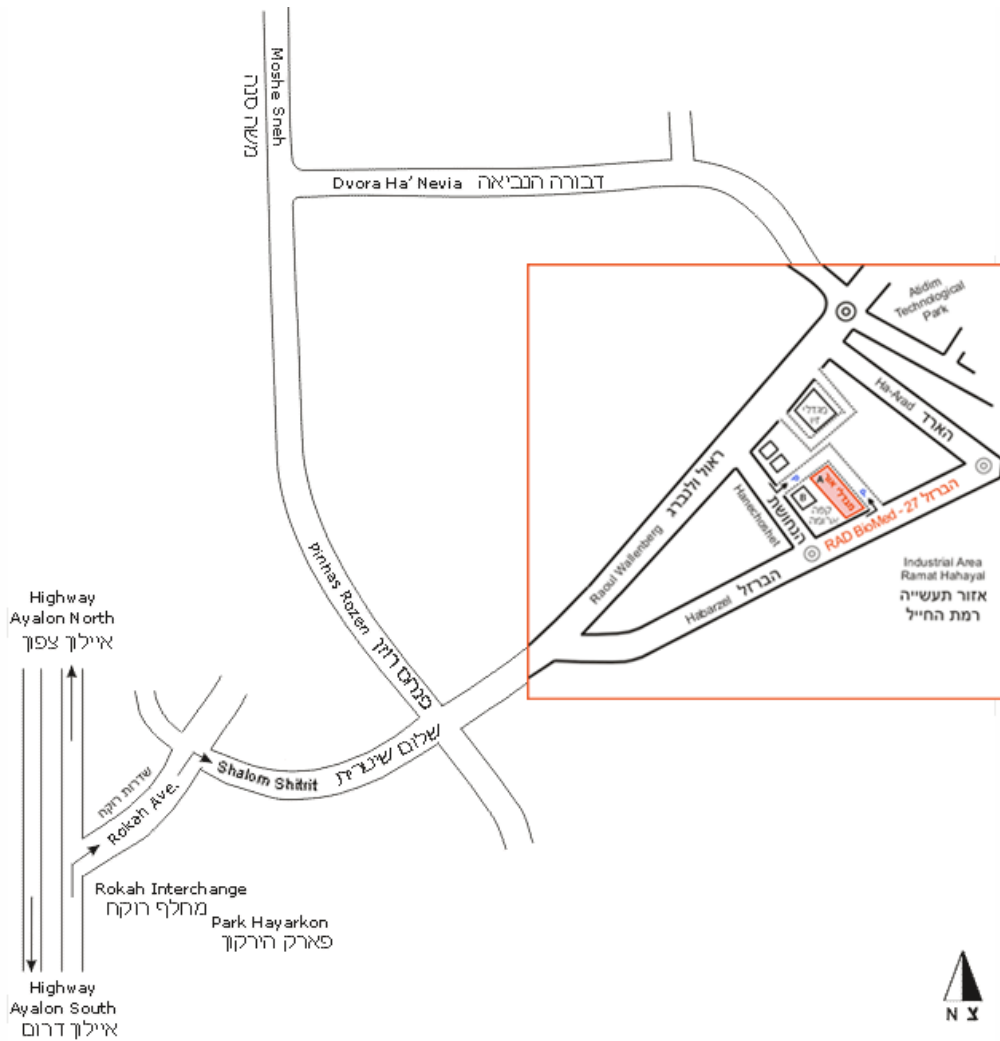

## Directions & Maps to RAD BioMed Incubator

RAD BioMed Incubator Ltd.  
Migdalei Orr.  
27 Habarzel St.  
Tel-Aviv, Israel.

RAD BioMed Incubator is situated in the  
Ramat Hachayal neighborhood in the center  
of Tel-Aviv,  
15 minutes, drive from the center of the city

Parking P נגיסה לחניה