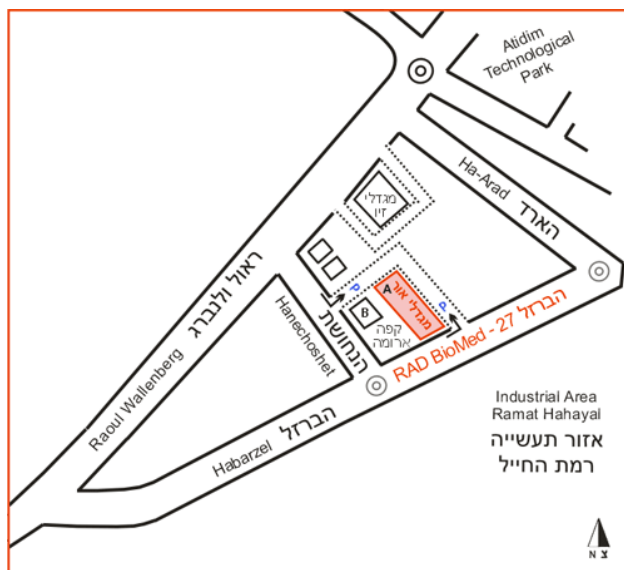

## Directions & Maps to RAD BioMed Incubator

RAD BioMed Incubator Ltd.  
Migdalei Orr.  
27 Habarzel St.  
Tel-Aviv, Israel.

RAD BioMed Incubator is situated in the  
Ramat Hachayal neighborhood in the center  
of Tel-Aviv,  
15 minutes, drive from the center of the city